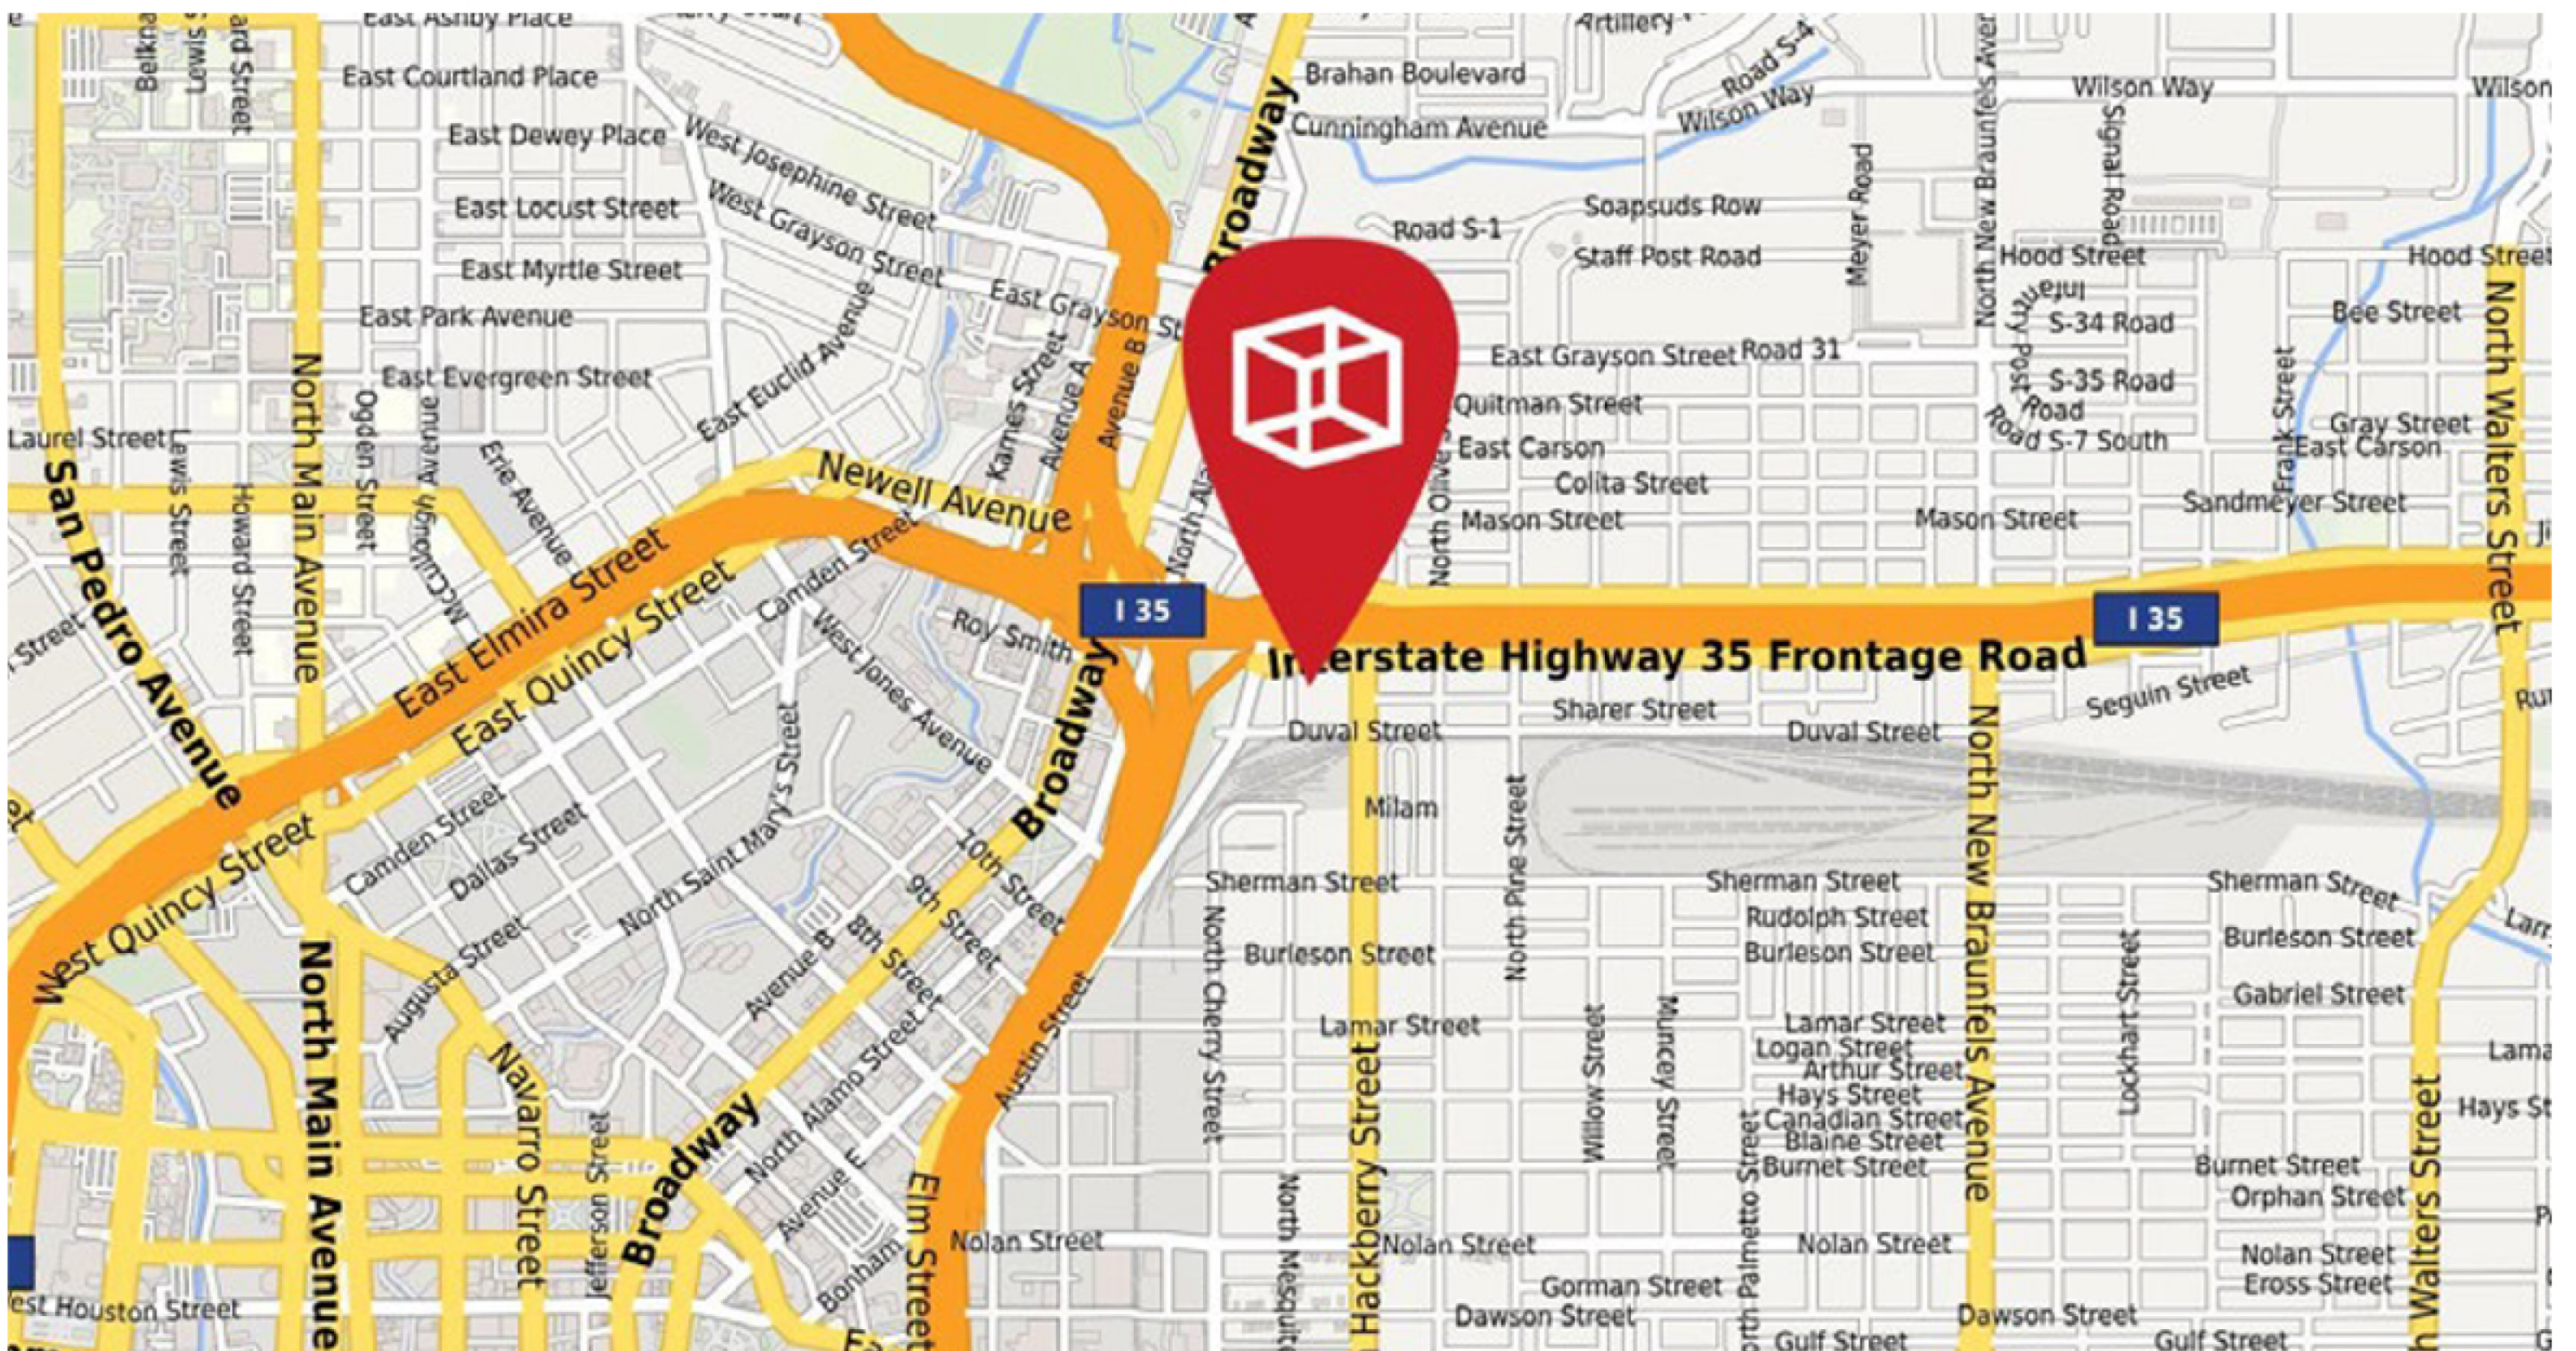

It's what's *inside* that counts.

A *special offer* for you.

first month
FREE | **&** | **20% off**
monthly rent*

Call 830-328-4280 to reserve your space *today*.

Offer expires 3/15/2020

*Restrictions, fees and taxes may apply. Must present this original coupon at time of rental. Only available at 1426 N Pan Am Expwy, San Antonio, TX location. Call for details.

CUBE SMART®
self storage

830-328-4280 | cubestart.com

CubeSmart Self Storage
1426 N Pan Am Expressway
San Antonio, TX 78208

830-328-4280 | cubestart.com